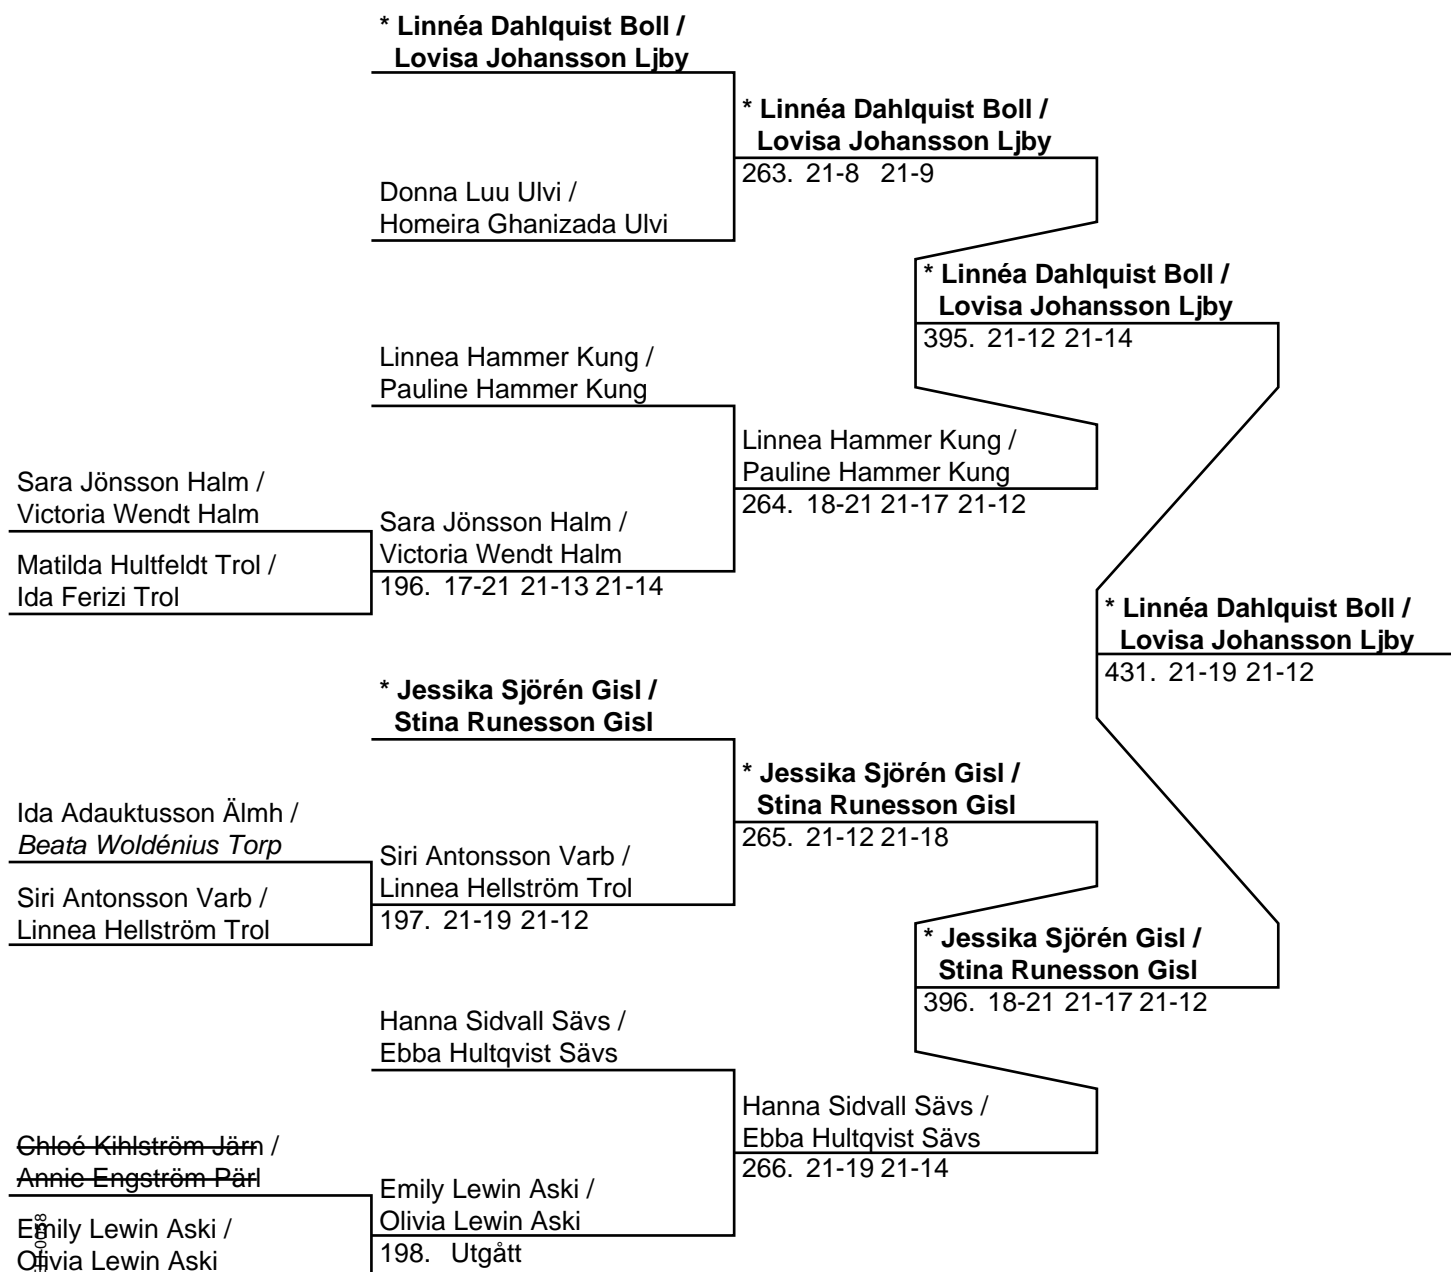

Dam Dubbel U15 (23 Par, 22 matcher)

Dam Dubbel U15 (Del-cup-schema: 1)