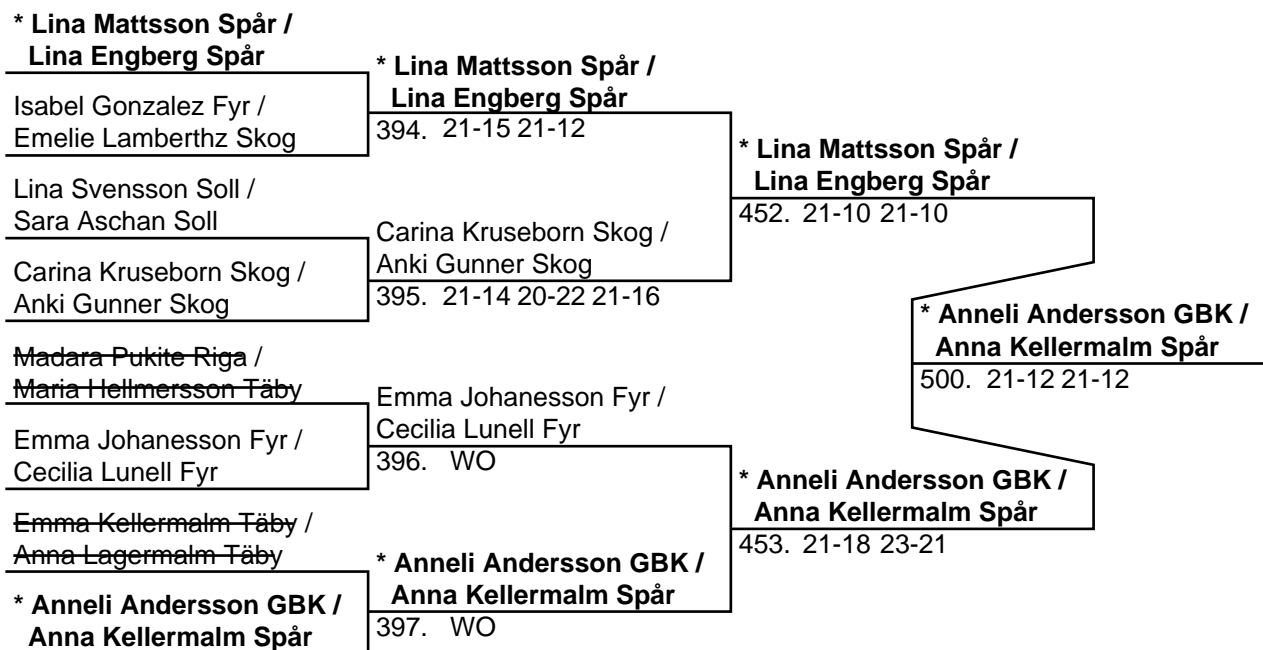

Dam Dubbel A (8 par, 7 matcher)