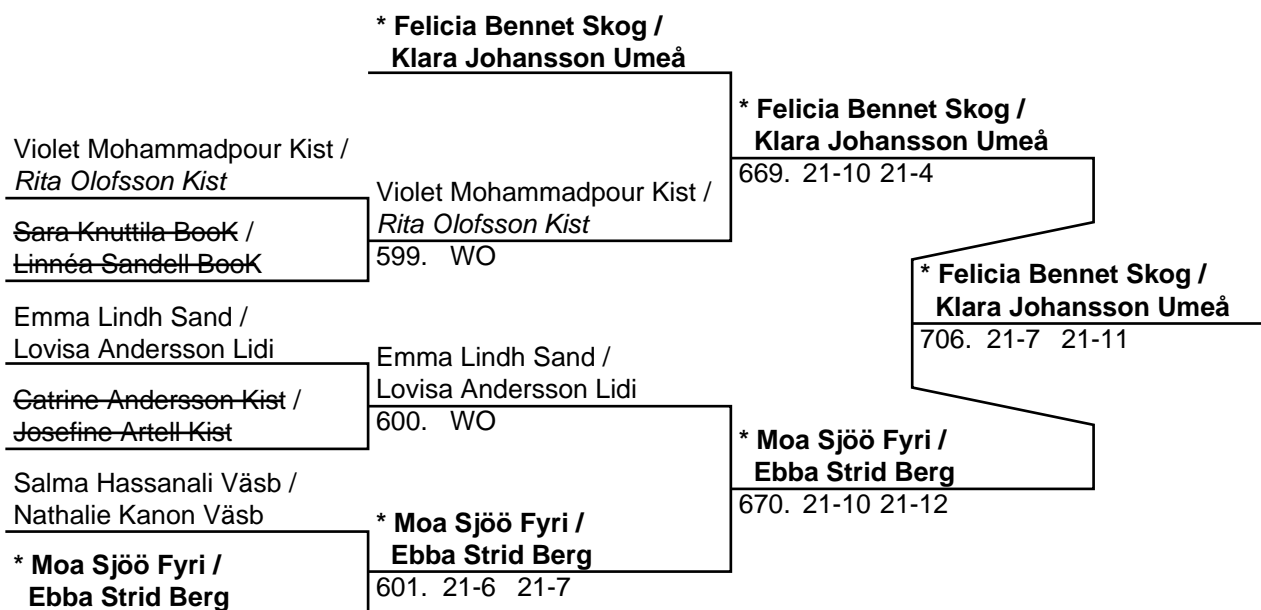

Dam Dubbel U15 (7 Par, 6 matcher)