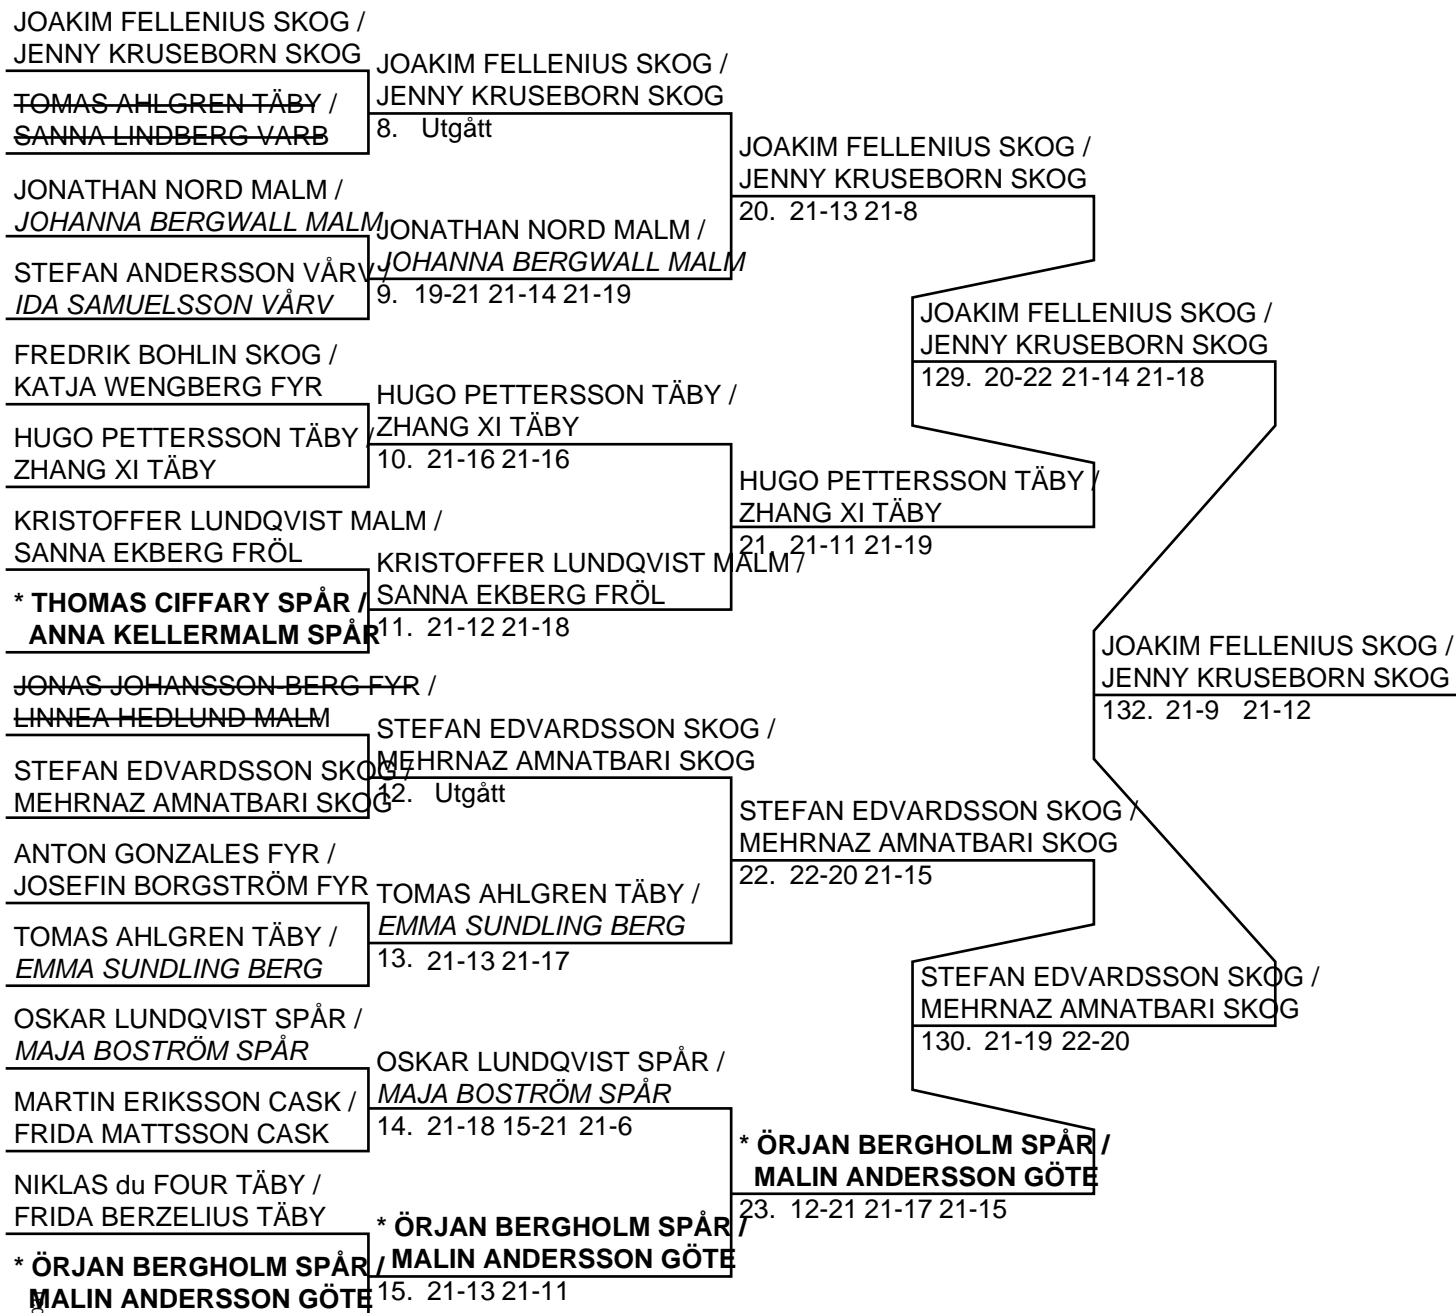

Mixed Elit (Del-cup-schema: 2)