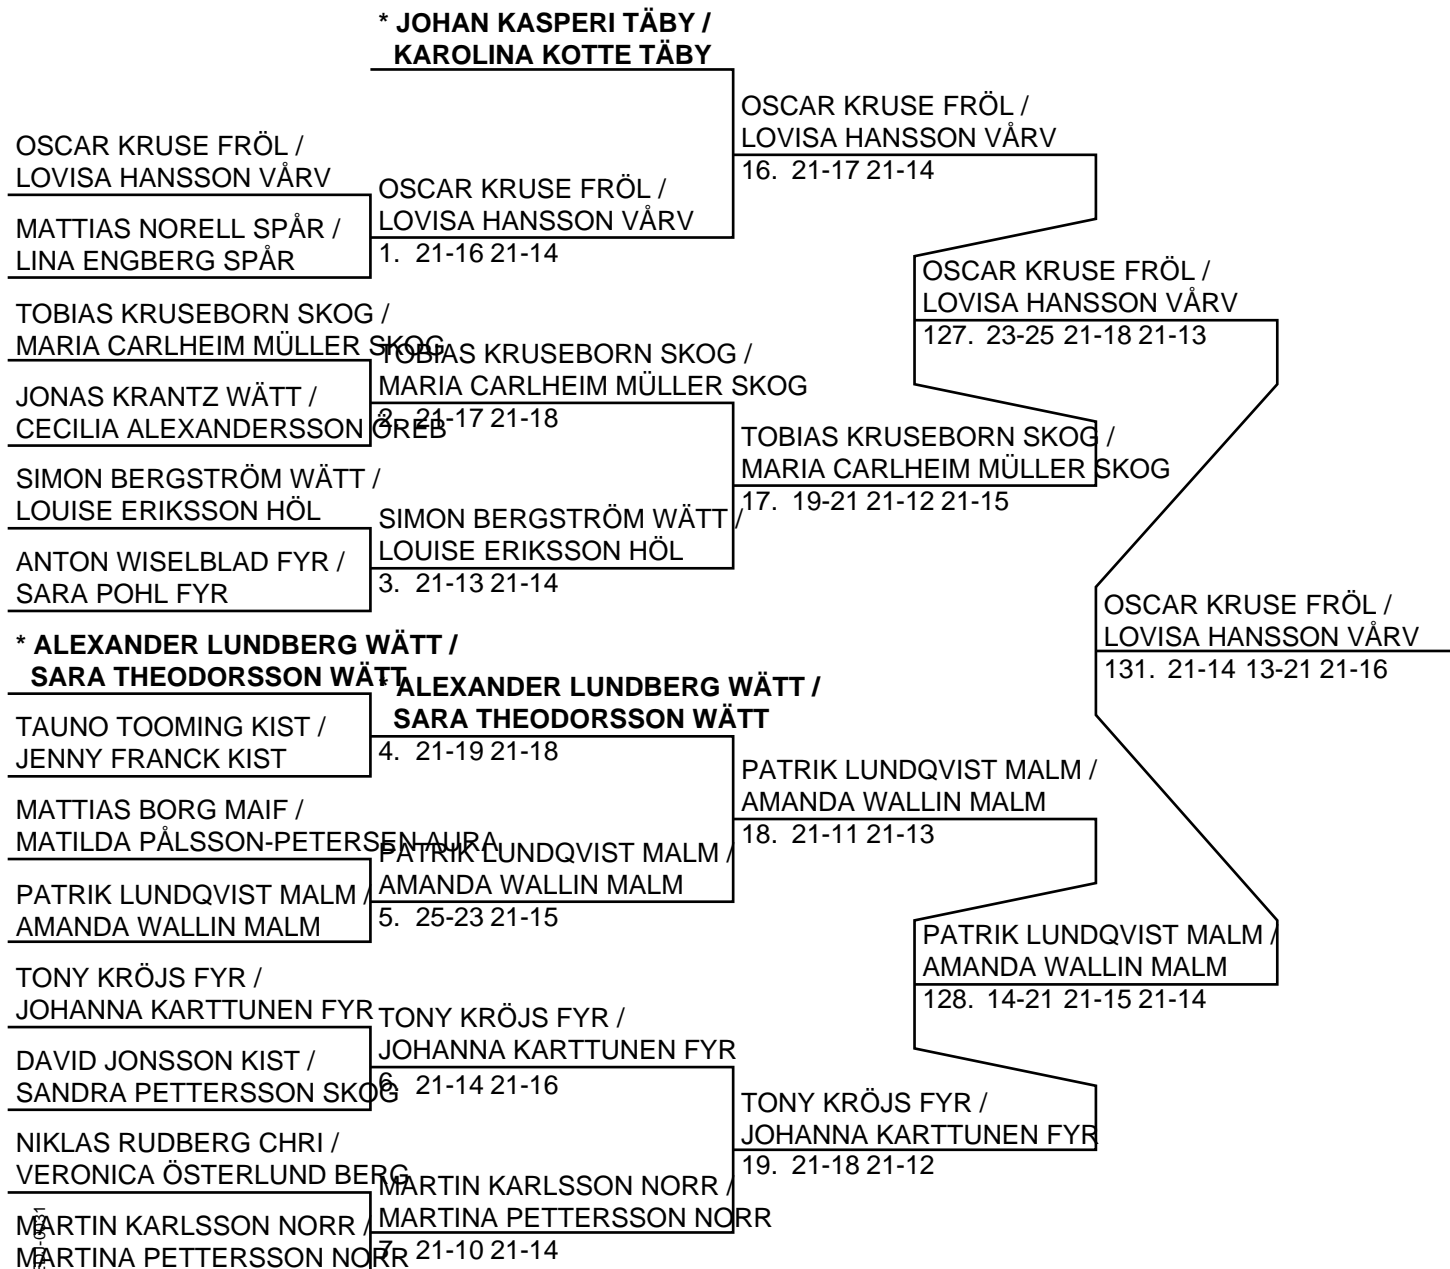

Mixed Elit (31 Par, 30 matcher)

Mixed Elit (Del-cup-schema: 1)