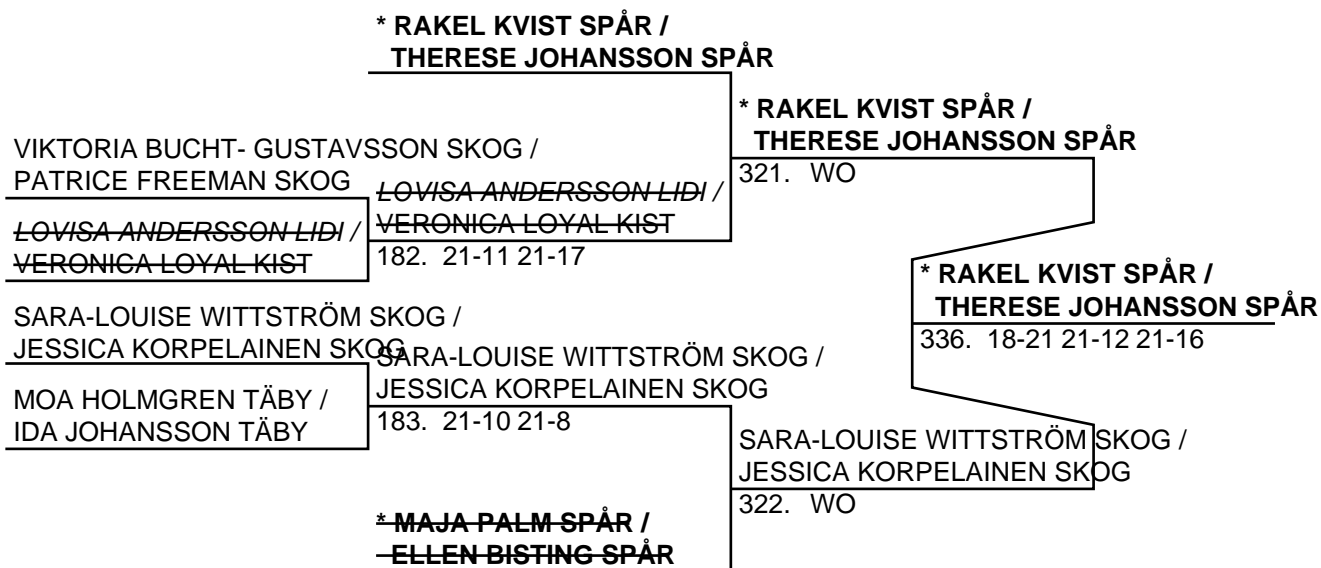

Dam Dubbel U-13 (6 Par, 5 matcher)