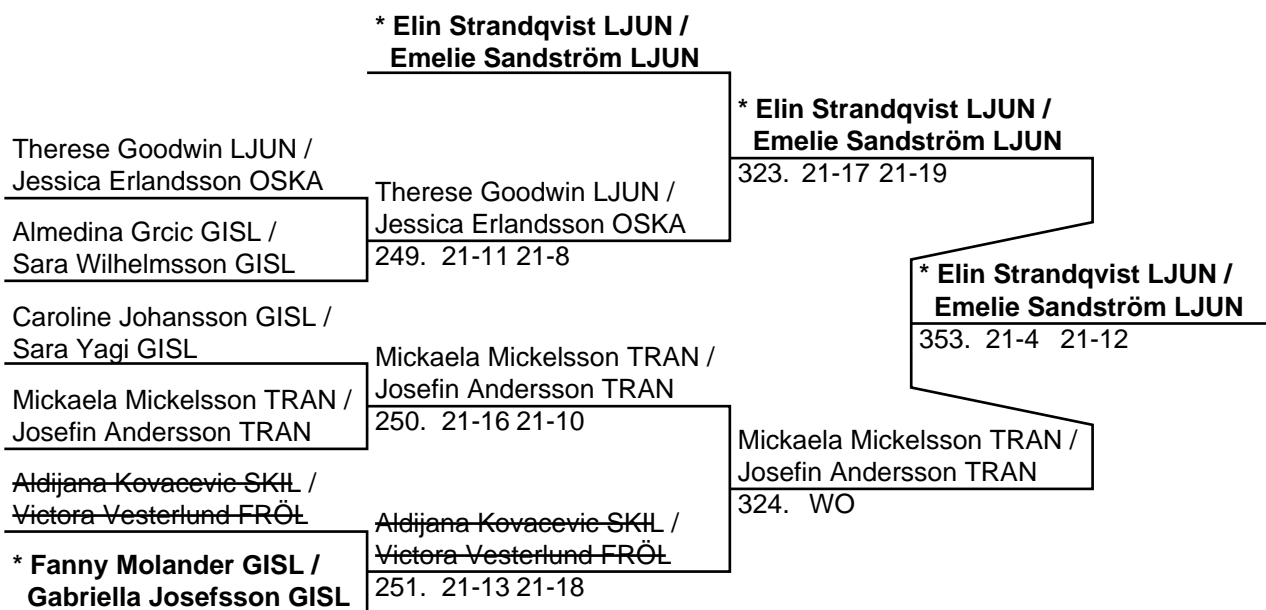

Dam Dubbel u17 (7 Par, 6 matcher)