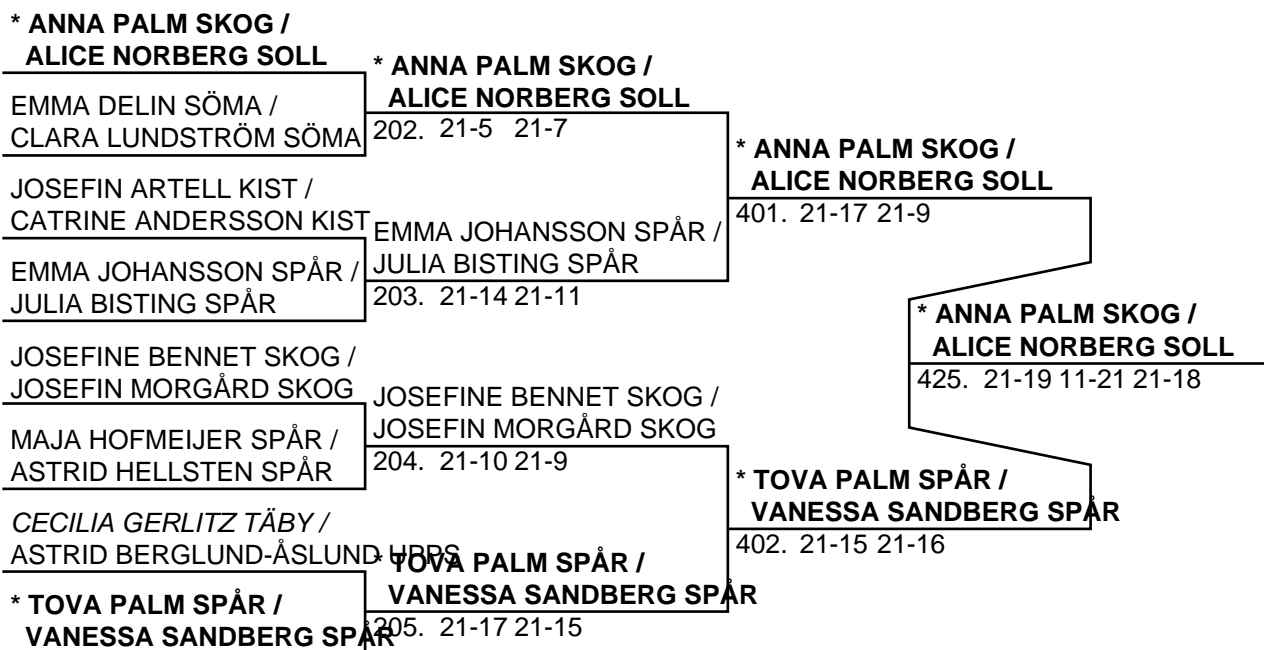

Dam Dubbel U-15 (8 par, 7 matcher)