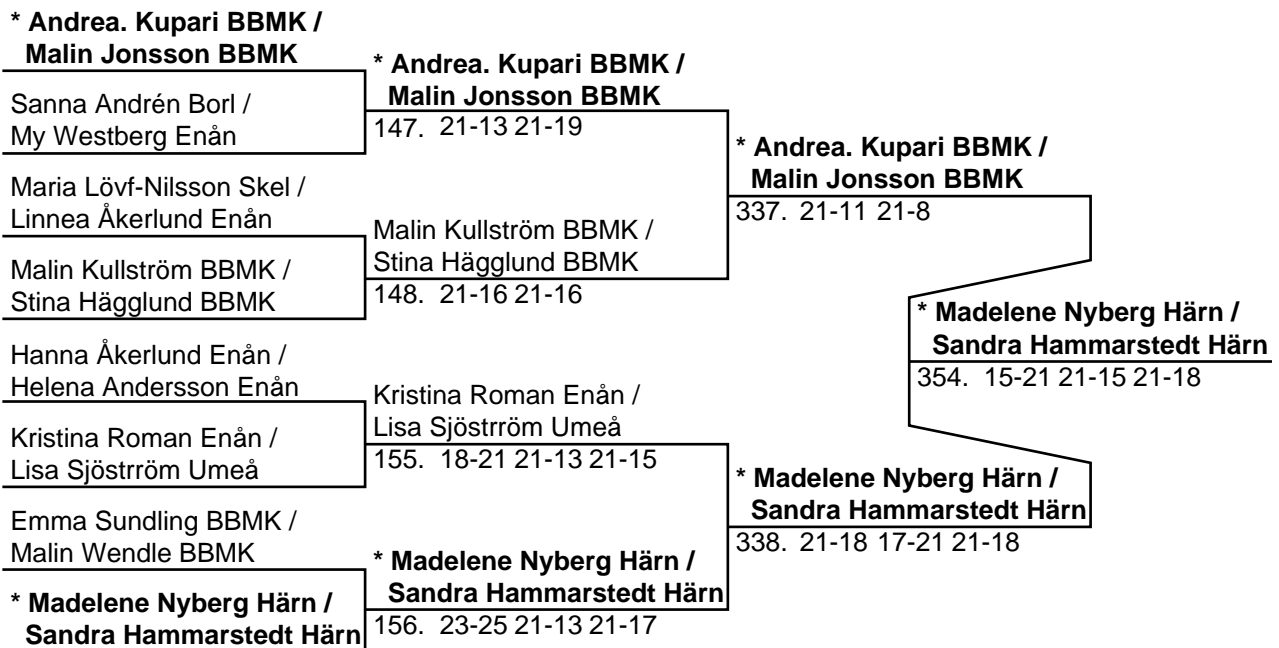

Dam Dubbel A (8 Par, 7 matcher)