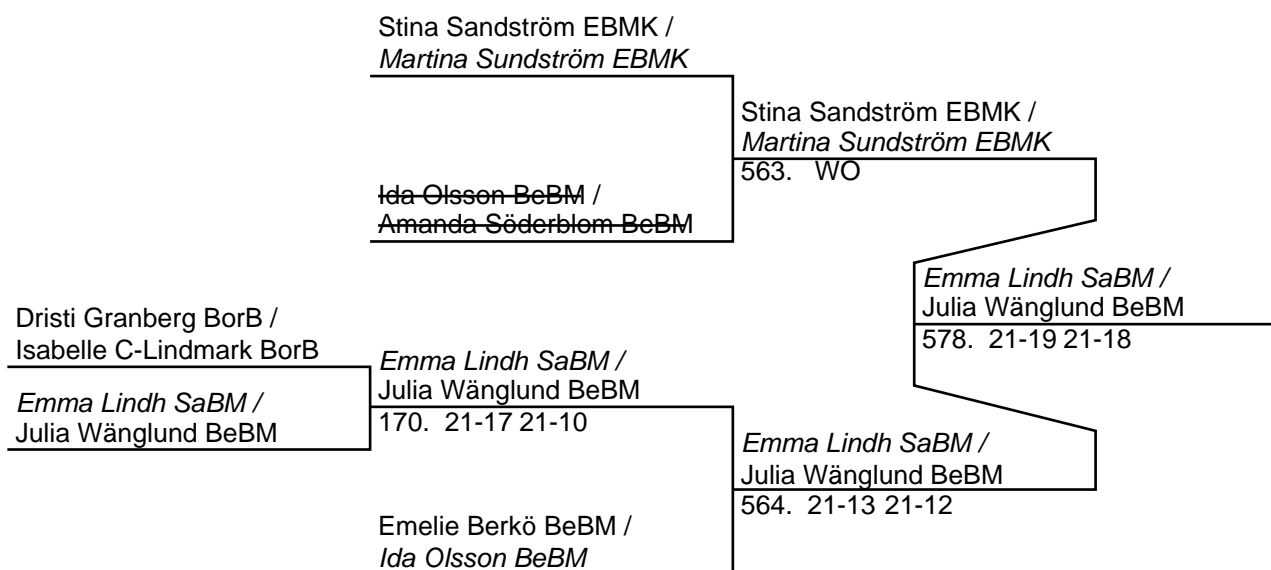

Dam Dubbel U13 (5 par, 4 matcher)