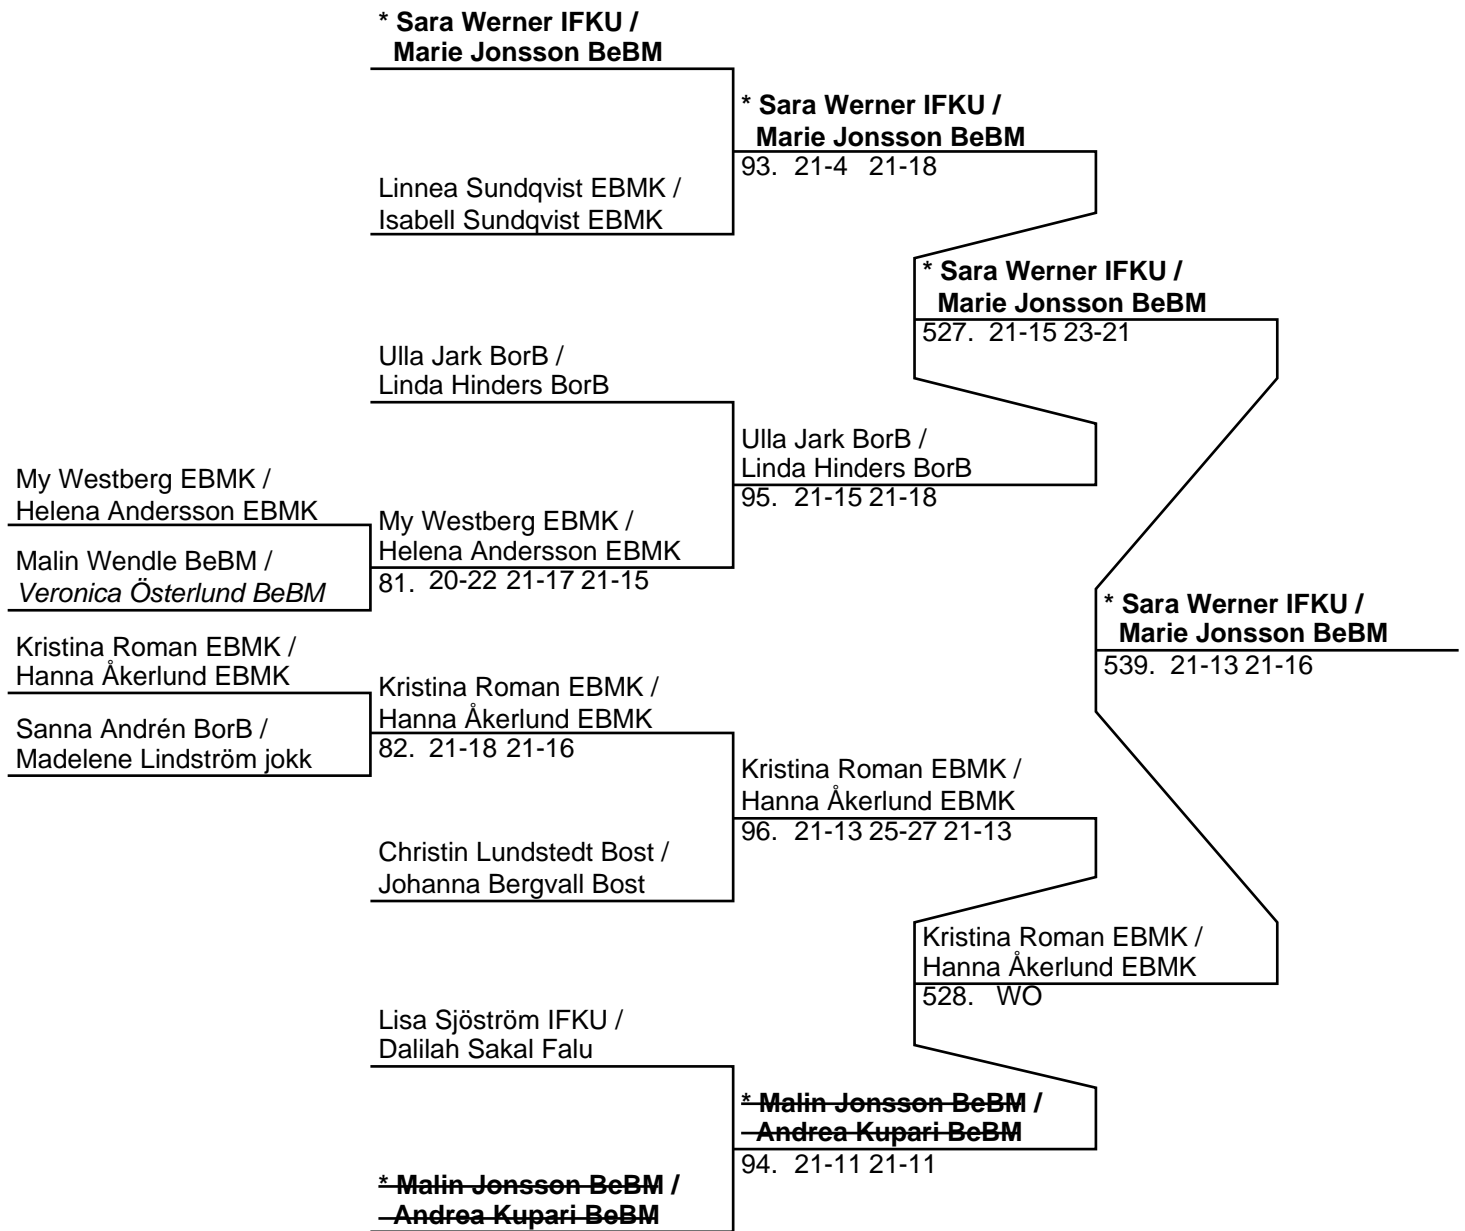

Dam Dubbel A (10 par, 9 matcher)