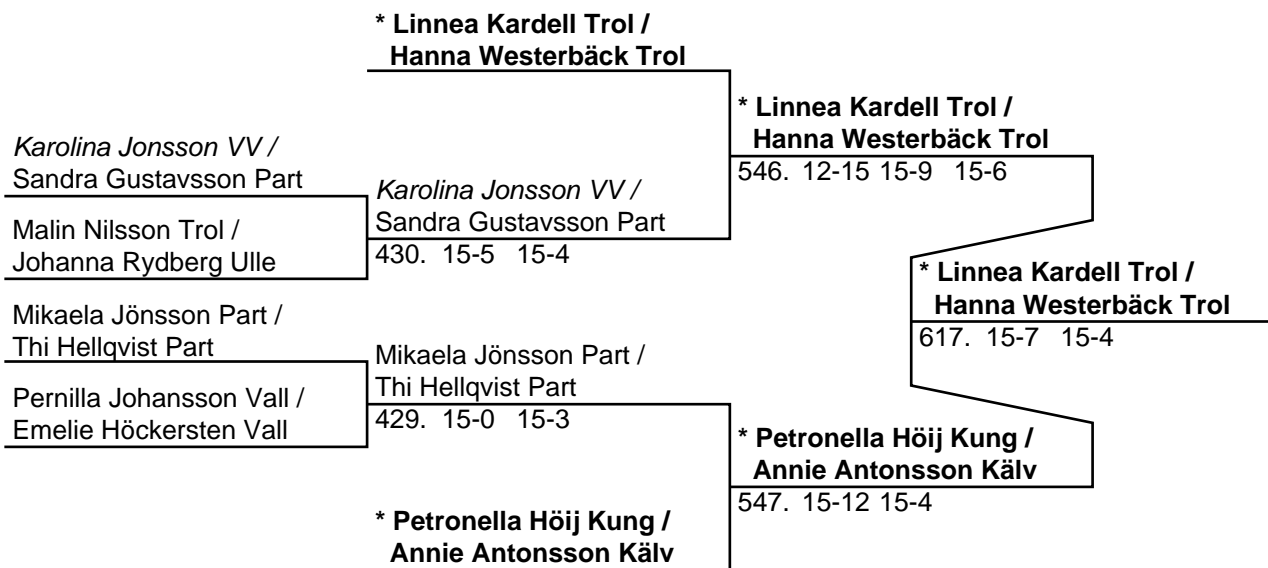

Dam Dubbel U 15 (6 par, 5 matcher)