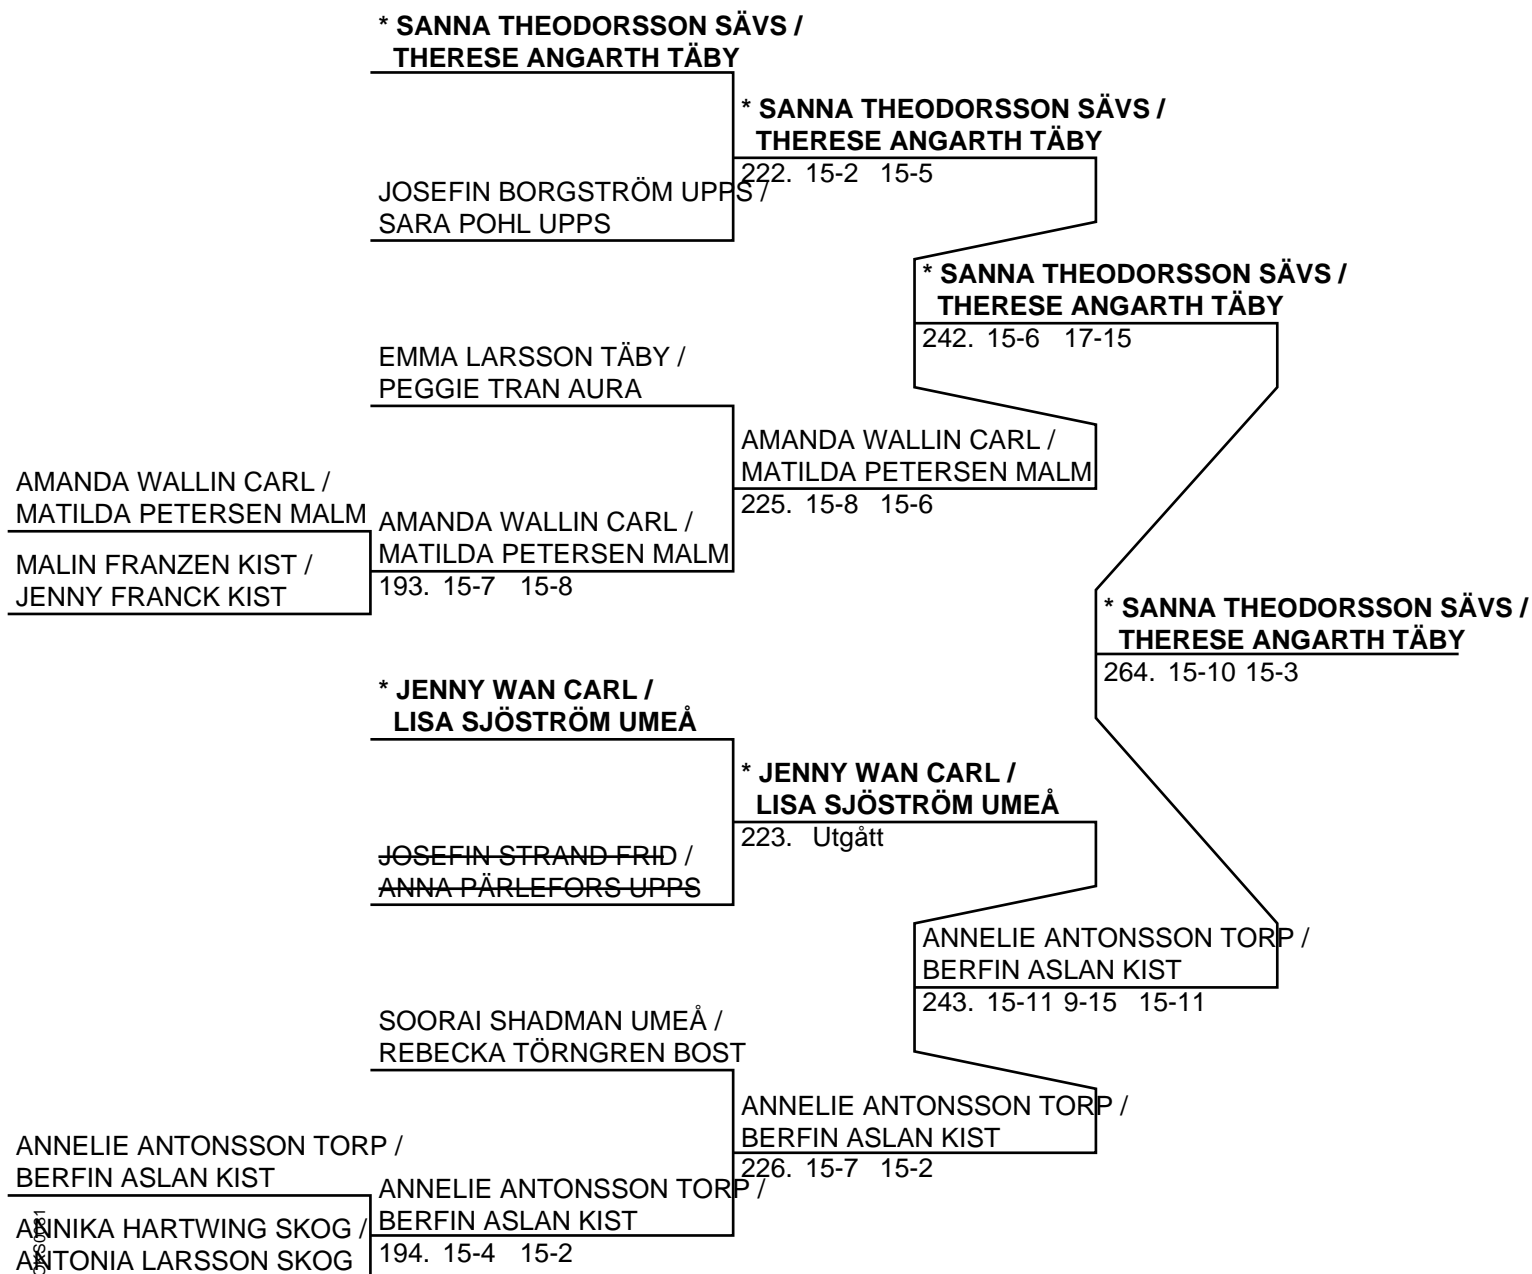

Dam Dubbel U-15 (21 par, 20 matcher)

Dam Dubbel U-15 (Del-cup-schema: 1)