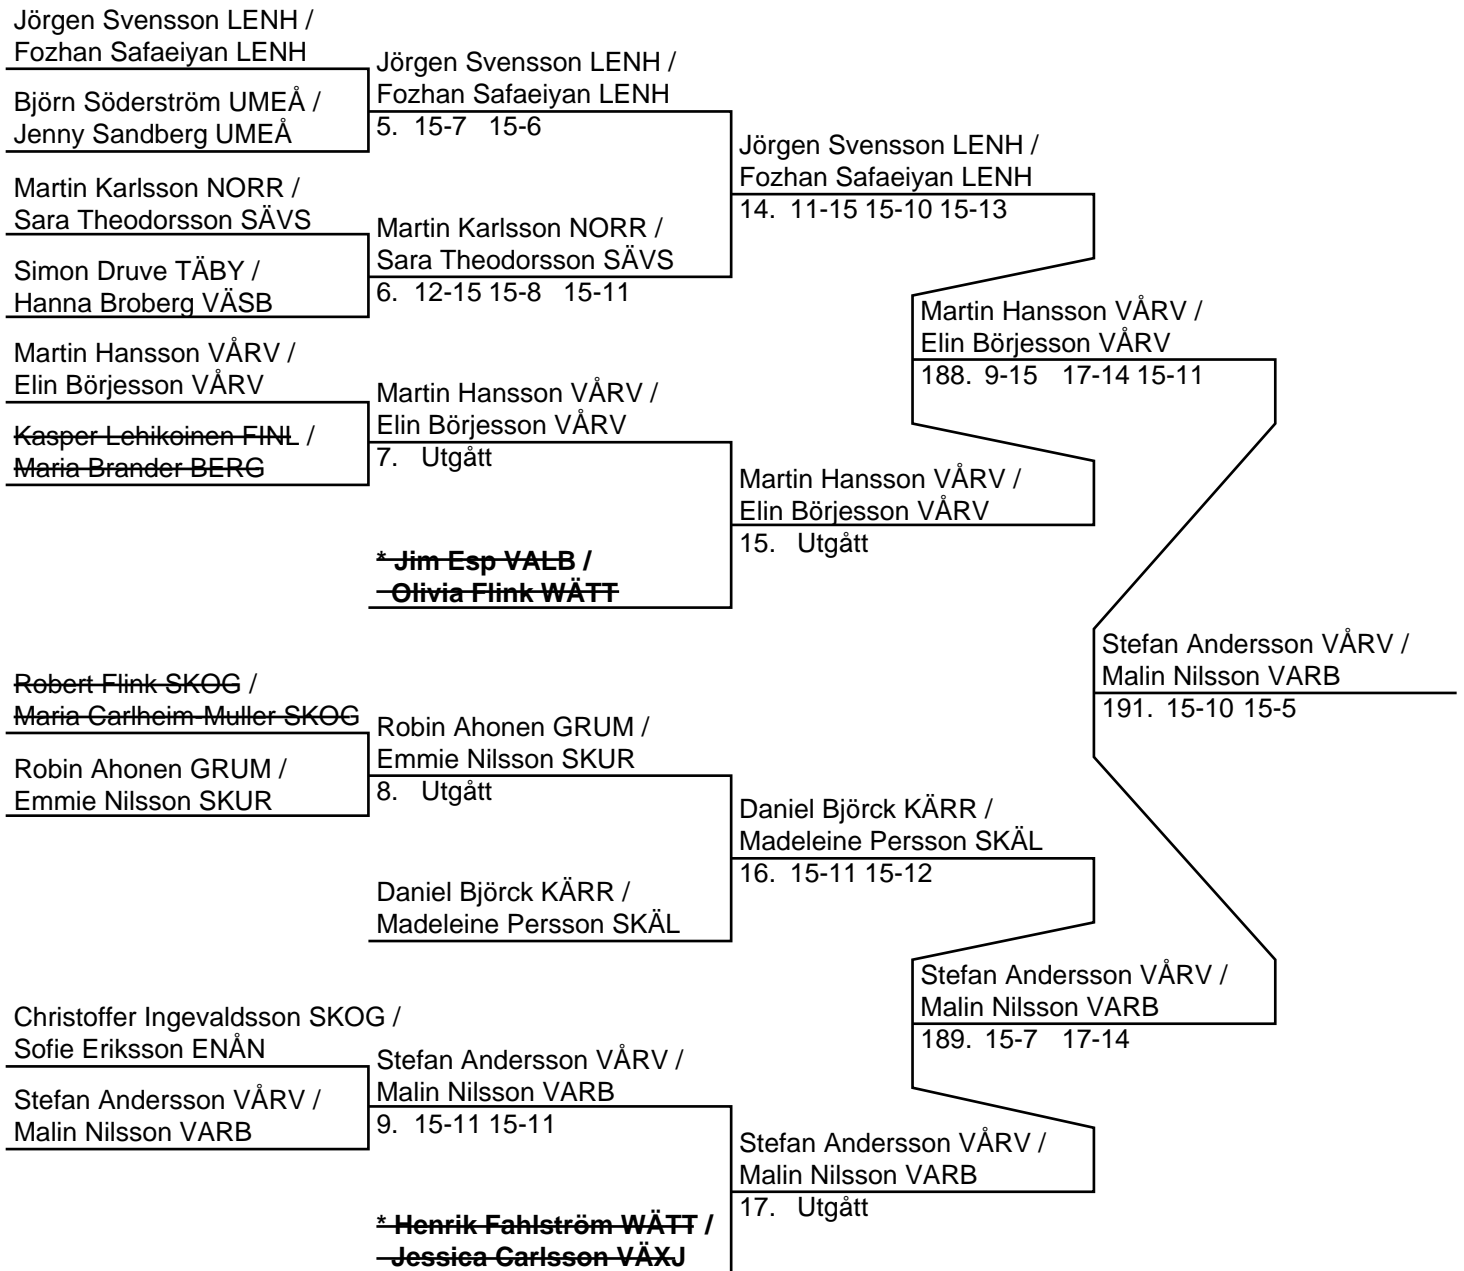

Mixed U15 (Del-cup-schema: 2)

Mixed U15 (Del-cup-schema: slutspel)

* Fredrik Grefve UMEÅ / 190: Amanda Högström-Lindh UMEÅ	Fredrik Grefve UMEÅ / Amanda Högström-Lindh UMEÅ
Stefan Andersson VÅRV / 191: Malin Nilsson VARB	204. 15-6 15-9