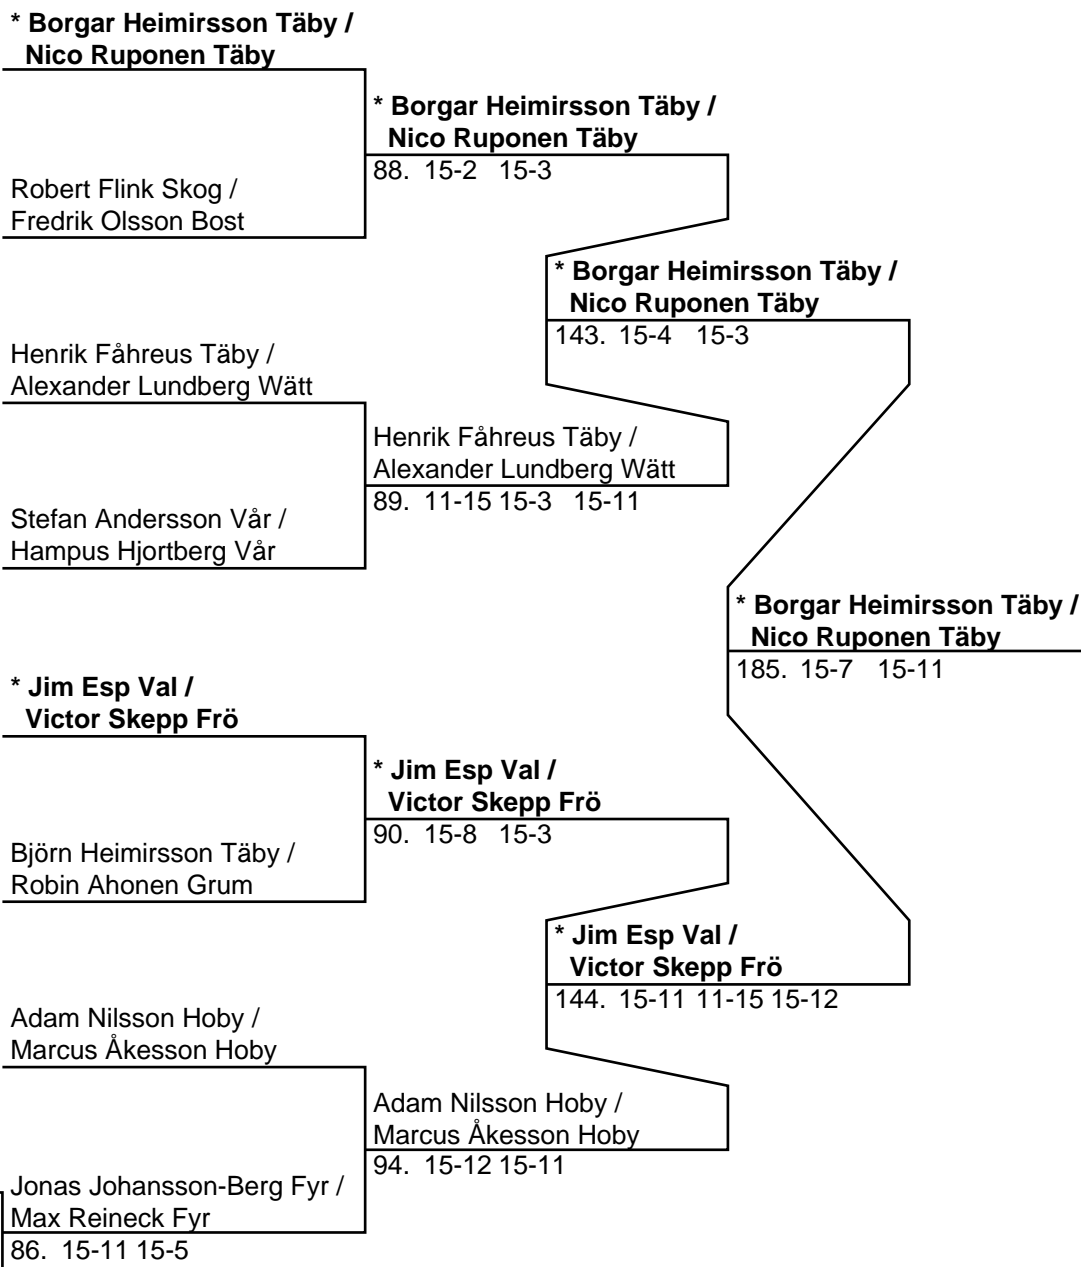

Herr Dubbel U15 (18 par, 17 matcher)

Herr Dubbel U15 (Del-cup-schema: 1)