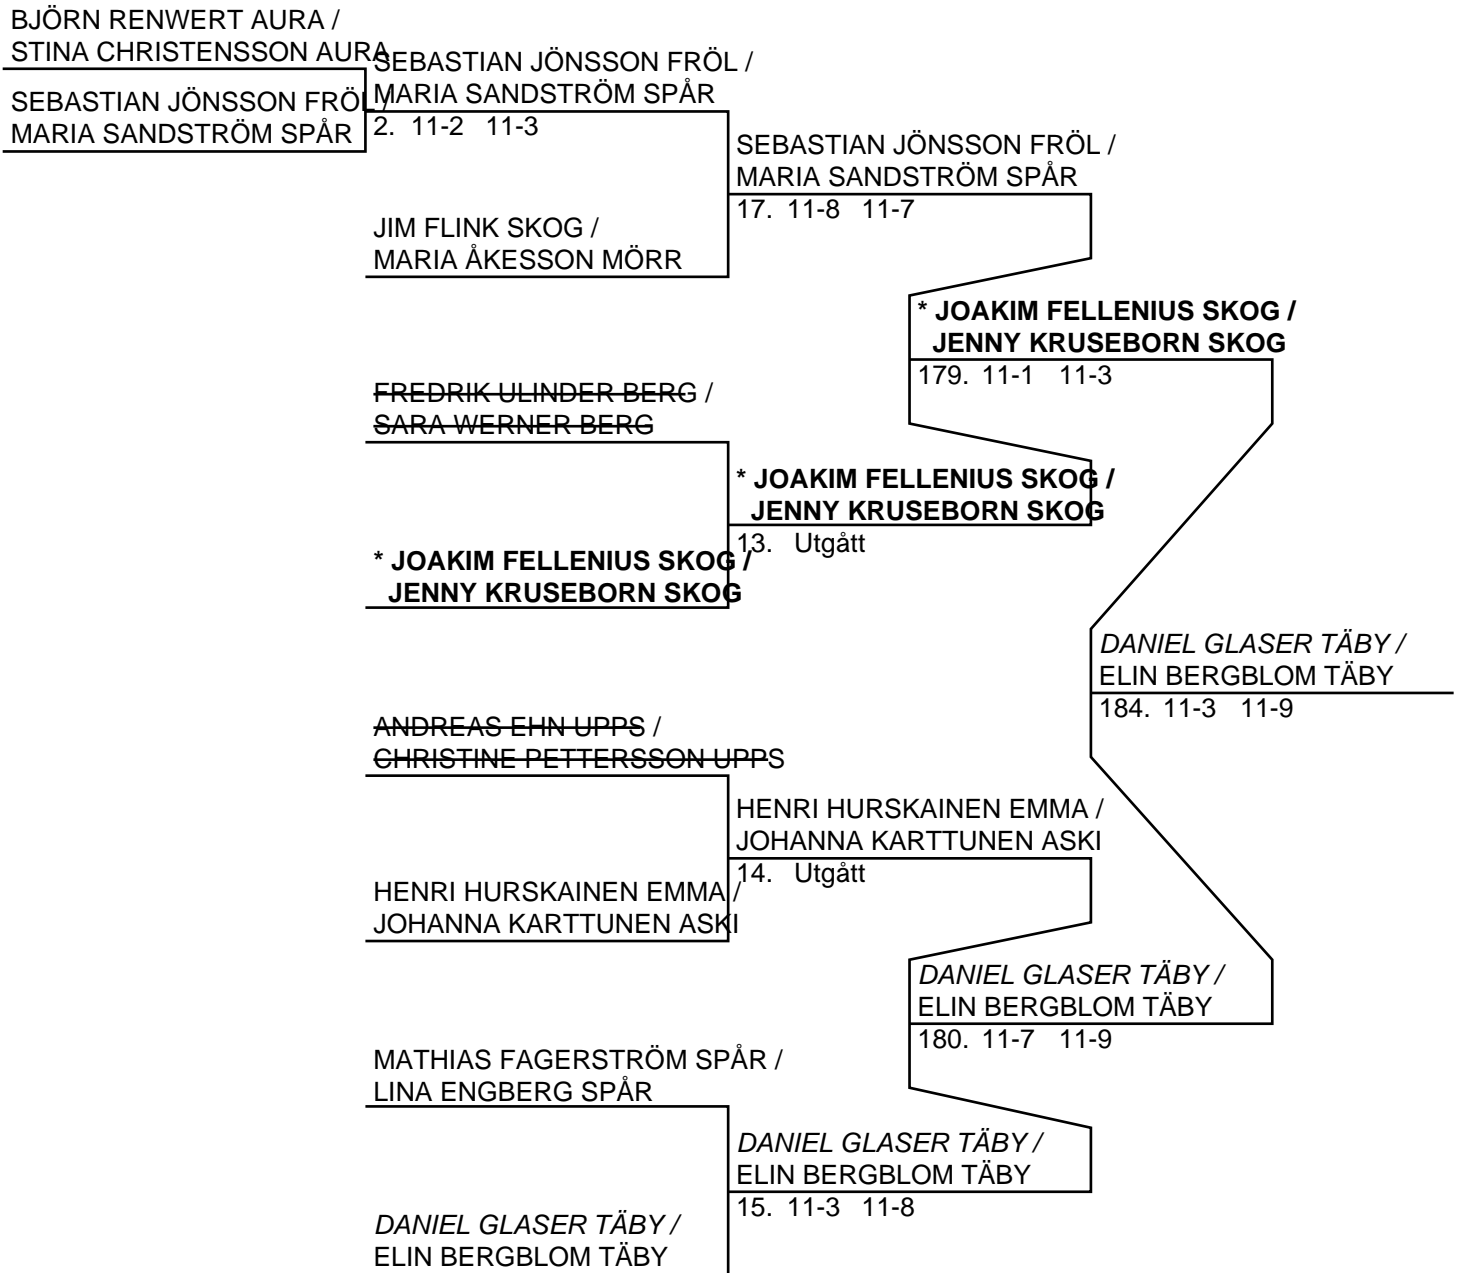

Mixed Elit (Del-cup-schema: 2)