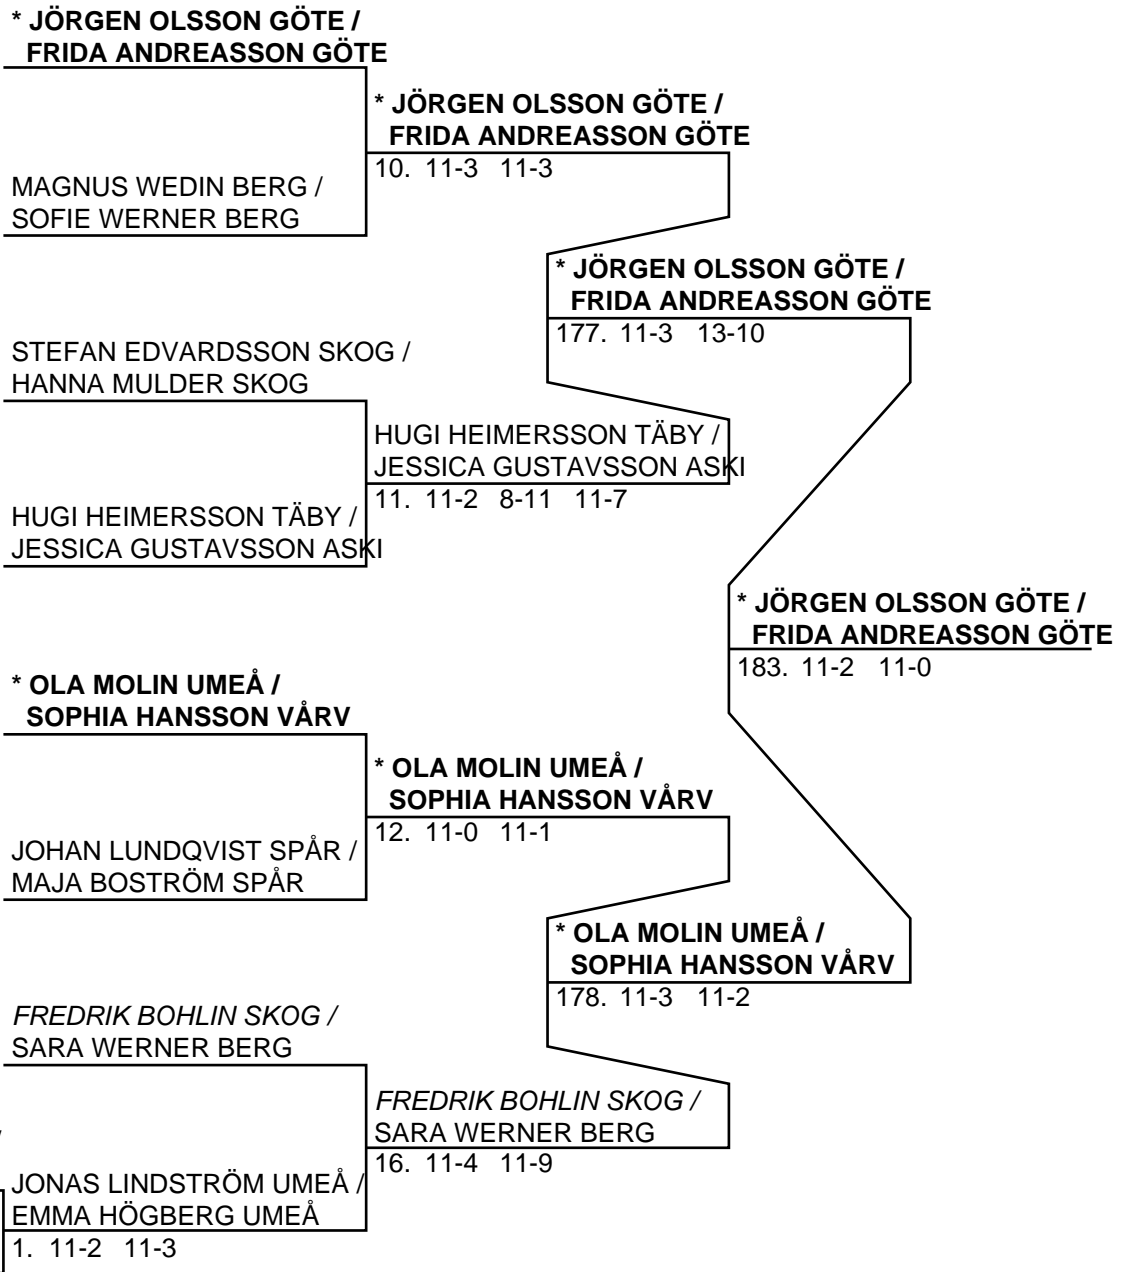

Mixed Elit (18 par, 17 matcher)

Mixed Elit (Del-cup-schema: 1)